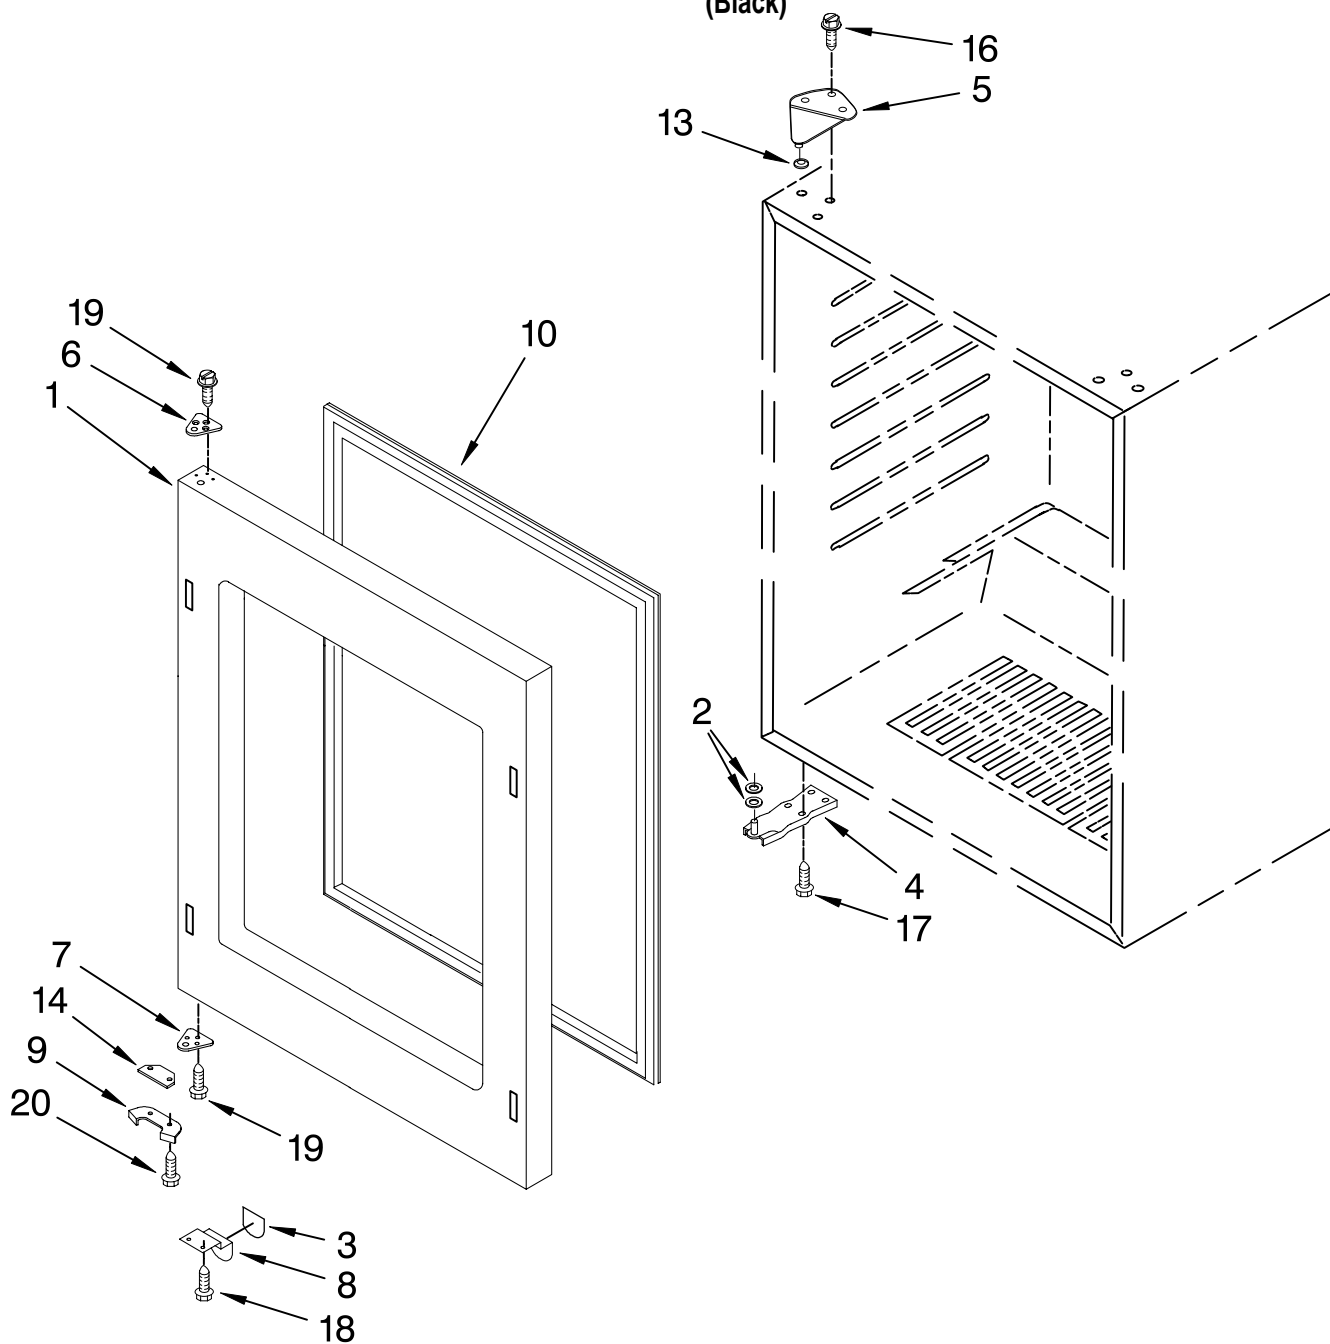

FOR ORDERING INFORMATION REFER TO PARTS PRICE LIST

SHELF PARTS

For Models: KUWO24LSBX01
(Black)

Illus. No.	Part No.	DESCRIPTION	Illus. No.	Part No.	DESCRIPTION	Illus. No.	Part No.	DESCRIPTION
1	4344880	Temperature Separator	7	4344795	Washer	13		Support, Bumper
2	4344846	Wine Rack, (4)	8	4344850	Stop, Lower Rack		4344886	Left
3	4344847	Wine Rack, (1)	9	4344851	Screw		4344885	Right
4	4344849	Wine Rack, Lower	10	4344882	Trim, Top And Middle Racks	14		Screw
5		Ladder, Shelf	11		Support		4344915	Left
	4344842	Left Side		4344867	Left		4344914	Right
	4344843	Right Side		4344866	Right		4344895	Transformer Cable
6	4344794	Screw	12	4344884	Trim, Lower Rack		4344894	PCB Display Board
							17	W10162986 Screw W/Washer

FOR ORDERING INFORMATION REFER TO PARTS PRICE LIST

DOOR PARTS

For Models: KUWO24LSBX01

(Black)

Illus. No.	Part No.	DESCRIPTION
1	4344891	Door Assembly (Includes Gasket)
2	W10162992	Washer-Bottom
3	W10163191	Gasket-Push Plate
4	4344787	Hinge, Bottom
5	4344754	Hinge, Top
6	4344804	Spacer, Top Hinge
7	4344798	Spacer, Bottom Hinge